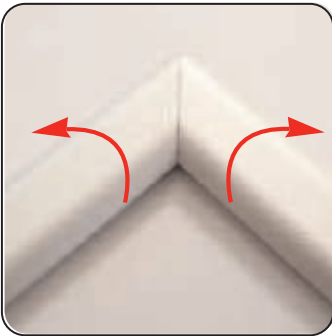

Assembly

1-2. Open out the spring loaded frame sides and remove the clear protective sheets