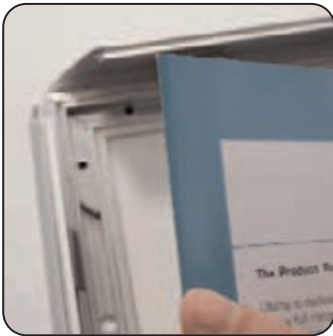

## Additional Information

Shipping Weight:

Shipping Dimensions: 27.5" x 5" x 50"

Recommended substrates: 22 mil Opaque PVC, 13 oz. scrim

Graphic displays on both sides

# Assembly

1-2. Open out the spring loaded frame sides and remove the clear protective sheets

3. Place the graphic into the frame recess

4. Cover the graphic with the clear protective sheet and close each spring loaded side