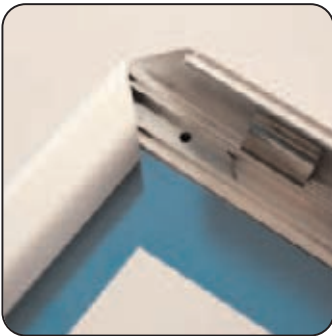

## Features and Benefits

- Double-sided aluminum a-frame
- Snap edges for quick graphic changes
- Silver anodized finish
- Packs flat

## Additional Information

Shipping Weight:

Shipping Dimensions: 27.5" x 5" x 50"

Recommended substrates: 22 mil Opaque PVC, 13 oz. scrim

Graphic displays on both sides

# Assembly

1-2. Open out the spring loaded frame sides and remove the clear protective sheets

3. Place the graphic into the frame recess

4. Cover the graphic with the clear protective sheet and close each spring loaded side